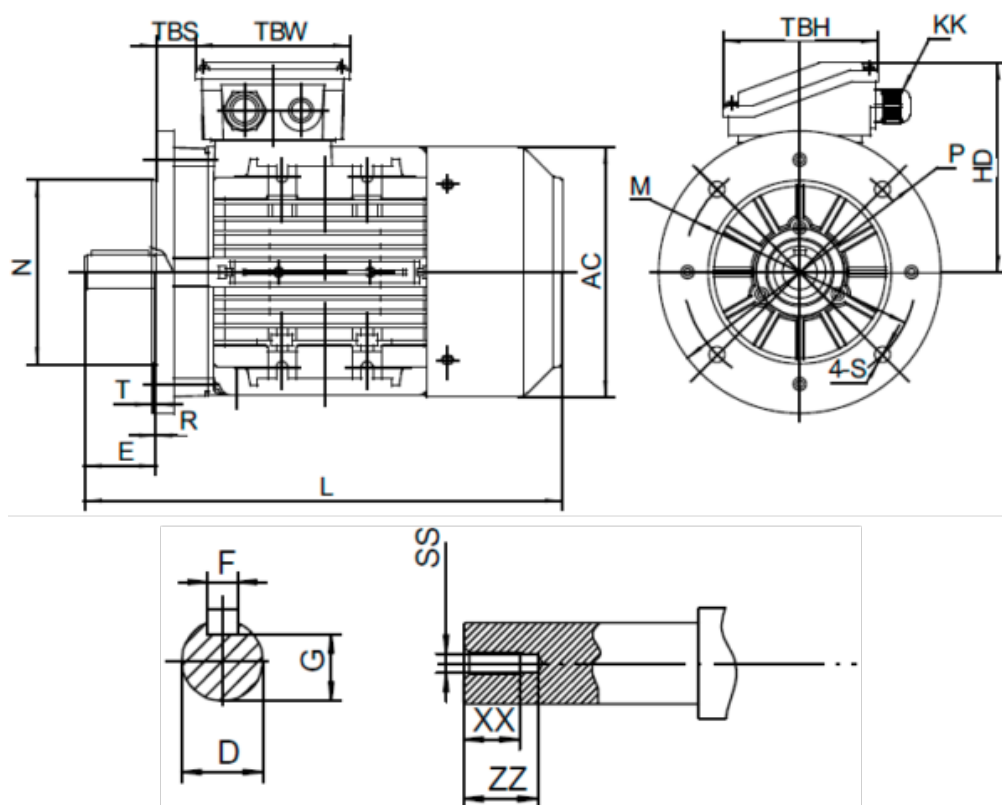

Data Sheet

Article number: 2518002206140140

Description: Kleedrive T3A 100L2-6 2.2kw 900 rpm UL/CSA
3x230/400V 50 HZ IP55 B5 Eff=82,5%

Measures

AA = 200	L = 376	TBH = 118
AC = Ø199	M = Ø215	TBS = 32
AD = 260	N = Ø180	TBW = 118
D = Ø28	P = Ø250	XX = 22
E = 60	R = 0	ZZ = 30
F = 8	S = Ø15	
G = 24	SS = M10	
HD = 160	T = 4	